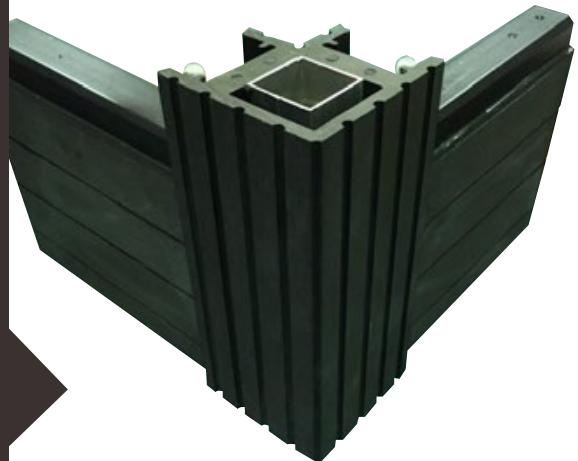

Built to last

Strong, reinforced Composite Wood corners and unique connectors can't rot or corrode.