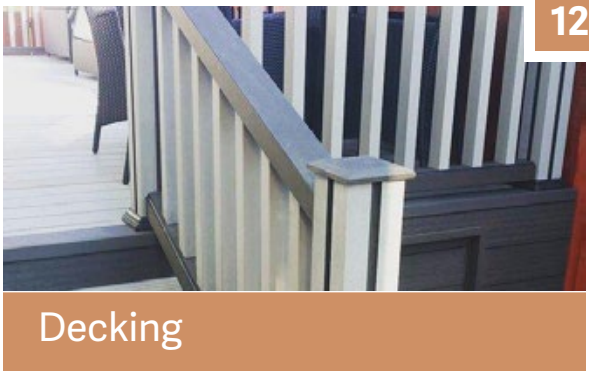

Garden Rooms

12