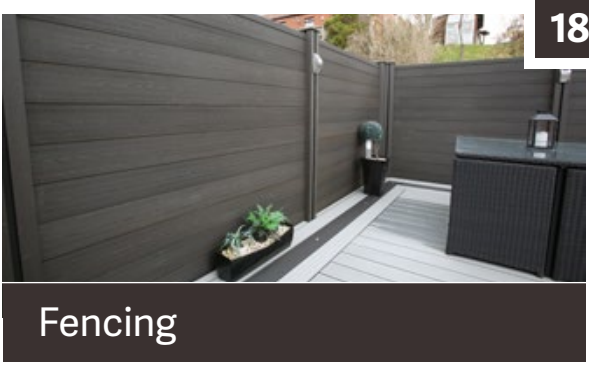

Balustrades & Railings

18