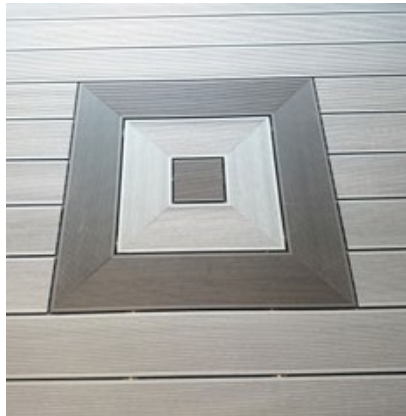

With **4** colour options you can create decking designs to give your garden, holiday home or patio a truly stylish look.

ANCIENT BLACK

WILD BROWN

SALT LAKE SILVER

ANTIQUÉ ASH

Decking

Installed quickly and easily for minimal inconvenience.