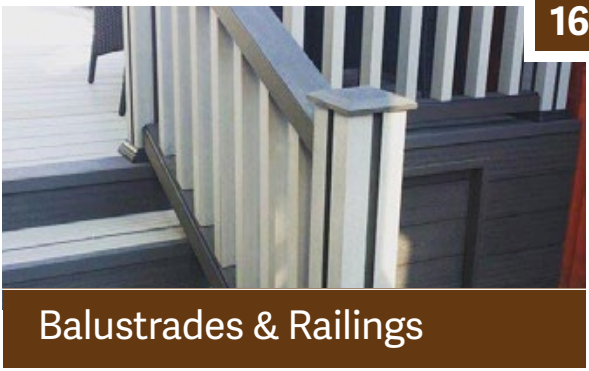

4

12

Decking

16

18

20

Natural Woodgrain Decking

Hard-wearing
and long
lasting wood
grain finish

Hard surface
resists staining
even from red
wine and oil

**Highly water
resistant**
so it's
completely
slip-proof

No staining or painting ever with the
Composite Wood Company
Garden Range