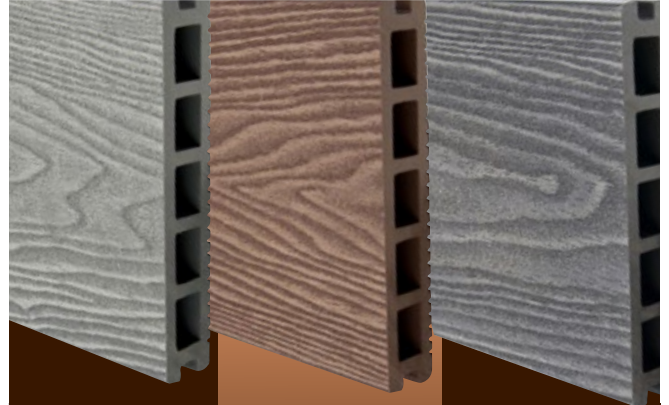

20

Holiday Homes Decking & Balustrades

Natural Woodgrain Decking

Hard-wearing
and long
lasting wood
grain finish

Hard surface
resists staining
even from red
wine and oil

**Highly water
resistant**
so it's
completely
slip-proof