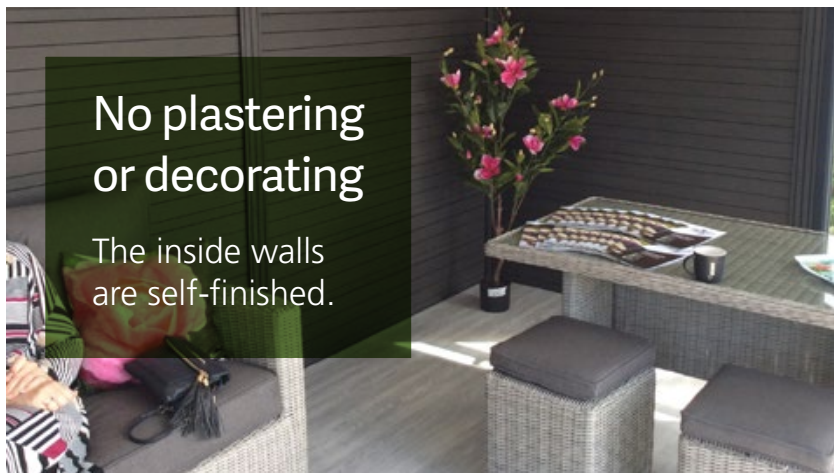

No plastering or decorating

The inside walls are self-finished.