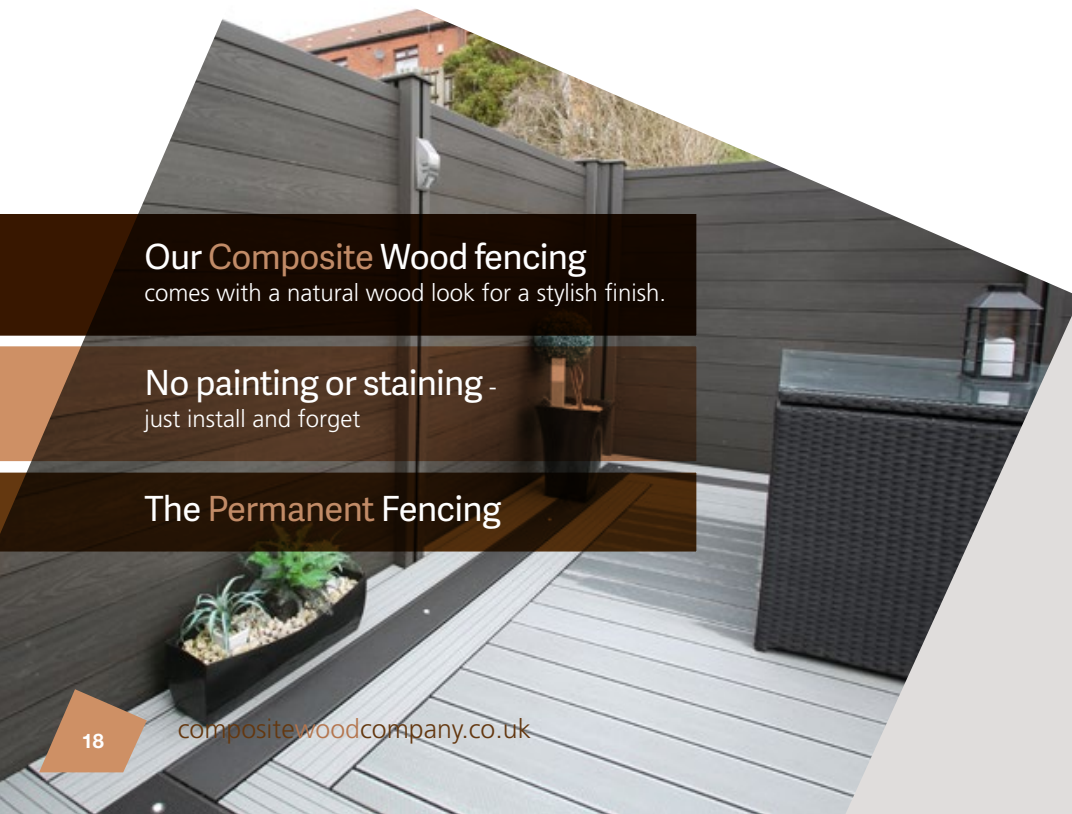

Finish your decking area in **style**

No painting or staining – just install and admire.

Quick installation with seamless finishes.

ANCIENT BLACK

WILD BROWN

SALT LAKE SILVER

ANTIQUE ASH

Balustrades & Railings

*Installed quickly and easily
for minimal inconvenience.*

Fencing

Composite Wood Company fencing is durable, water resistant and strong. The natural woodgrain finish is fade resistant and available in four beautiful colours; Wild Brown, Salt Lake Silver, Ancient Black and Antique Ash.

Composite Wood fencing can be installed using high strength, colour matched Composite Wood fence posts or they can be

fitted easily into existing concrete posts. Low maintenance and hassle free, there's no need for painting or staining. The high strength, weatherproof construction of Composite Wood means your fencing will withstand the wind, sun, rain and knocks of garden life.

Composite Wood also offers a more secure fence than traditional timber.

Our **Composite Wood** fencing comes with a natural wood look for a stylish finish.

No painting or staining - just install and forget