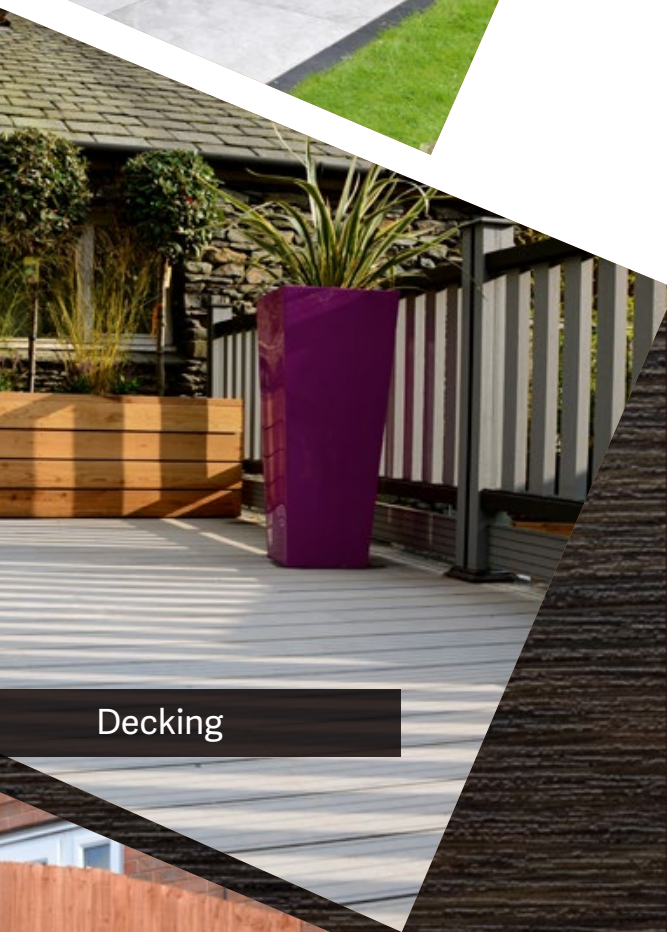

Garden Rooms

Decking

Railing, Balustrade & Fencing

COMPOSITEWOOD COMPANY

Love your garden

with Composite **Wood** Timber
Alternative Garden Rooms, Decking,
Fencing, Balustrades and Railings

-  **NO PAINTING**
-  **SPLINTER PROOF**
-  **WATERPROOF**
-  **HARD-WEARING**
-  **LOW MAINTENANCE**
-  **CHOICE OF COLOURS**
-  **NATURAL LOOKING**
-  **SLIP RESISTANT**
-  **SEAMLESS INSTALLATION**