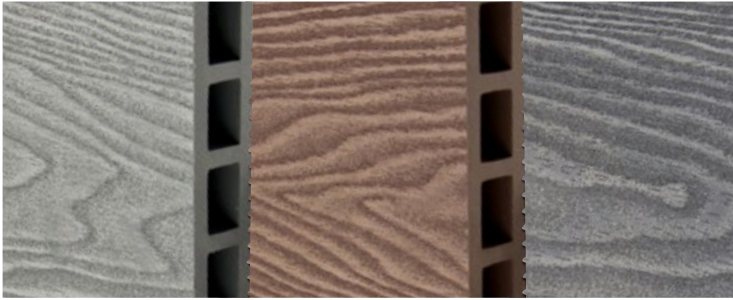

Composite Wood fencing can be installed using high strength, colour matched Composite Wood fence posts or they can be

fitted easily into existing concrete posts. Low maintenance and hassle free, there's no need for painting or staining. The high strength, weatherproof construction of Composite Wood means your fencing will withstand the wind, sun, rain and knocks of garden life.

Composite Wood also offers a more secure fence than traditional timber.

Our **Composite Wood** fencing comes with a natural wood look for a stylish finish.

No painting or staining - just install and forget

The **Permanent Fencing**

Kid proof fencing

ANCIENT BLACK

WILD BROWN

SALT LAKE SILVER

ANTIQUÉ ASH

Fencing

*Installed quickly and easily
for minimal inconvenience.*

Holiday Home Decking & Balustrades

Water resistant Composite Wood is ideal for holiday homes near swimming pools or beaches.

Holiday homes are a place of fun and relaxation so you don't want to spend time cleaning and treating your deck.