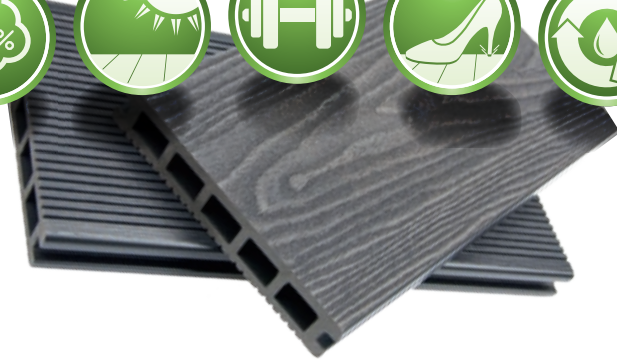

Garden Rooms

Decking

Railing, Balustrade & Fencing

COMPOSITEWOOD COMPANY

Love your garden

with Composite **Wood** Timber
Alternative Garden Rooms, Decking,
Fencing, Balustrades and Railings

-  **NO PAINTING**
-  **SPLINTER PROOF**
-  **WATERPROOF**
-  **HARD-WEARING**
-  **LOW MAINTENANCE**
-  **CHOICE OF COLOURS**
-  **NATURAL LOOKING**
-  **SLIP RESISTANT**
-  **SEAMLESS INSTALLATION**

compositewoodcompany.co.uk

Love your garden

with Composite Wood

Low maintenance timber alternative decking, fencing and garden rooms from Composite Wood Company are the environmentally friendly way to enjoy your garden all year round.

Unlike plastic decking and fencing, Composite Wood has the natural beauty and feel of real wood. With 60% timber content, it offers all the benefits of wood without the splinters or maintenance.

Composite Wood Company decking and fencing is fully RoHS Green Product compliant and is manufactured from recycled material, making it the green choice for your garden.

Durable, strong with lifelong beauty
Composite Wood Company garden products are made using a unique homogenous wood polymer construction that maintains its high performance for years and years without the need for time consuming maintenance and painting.