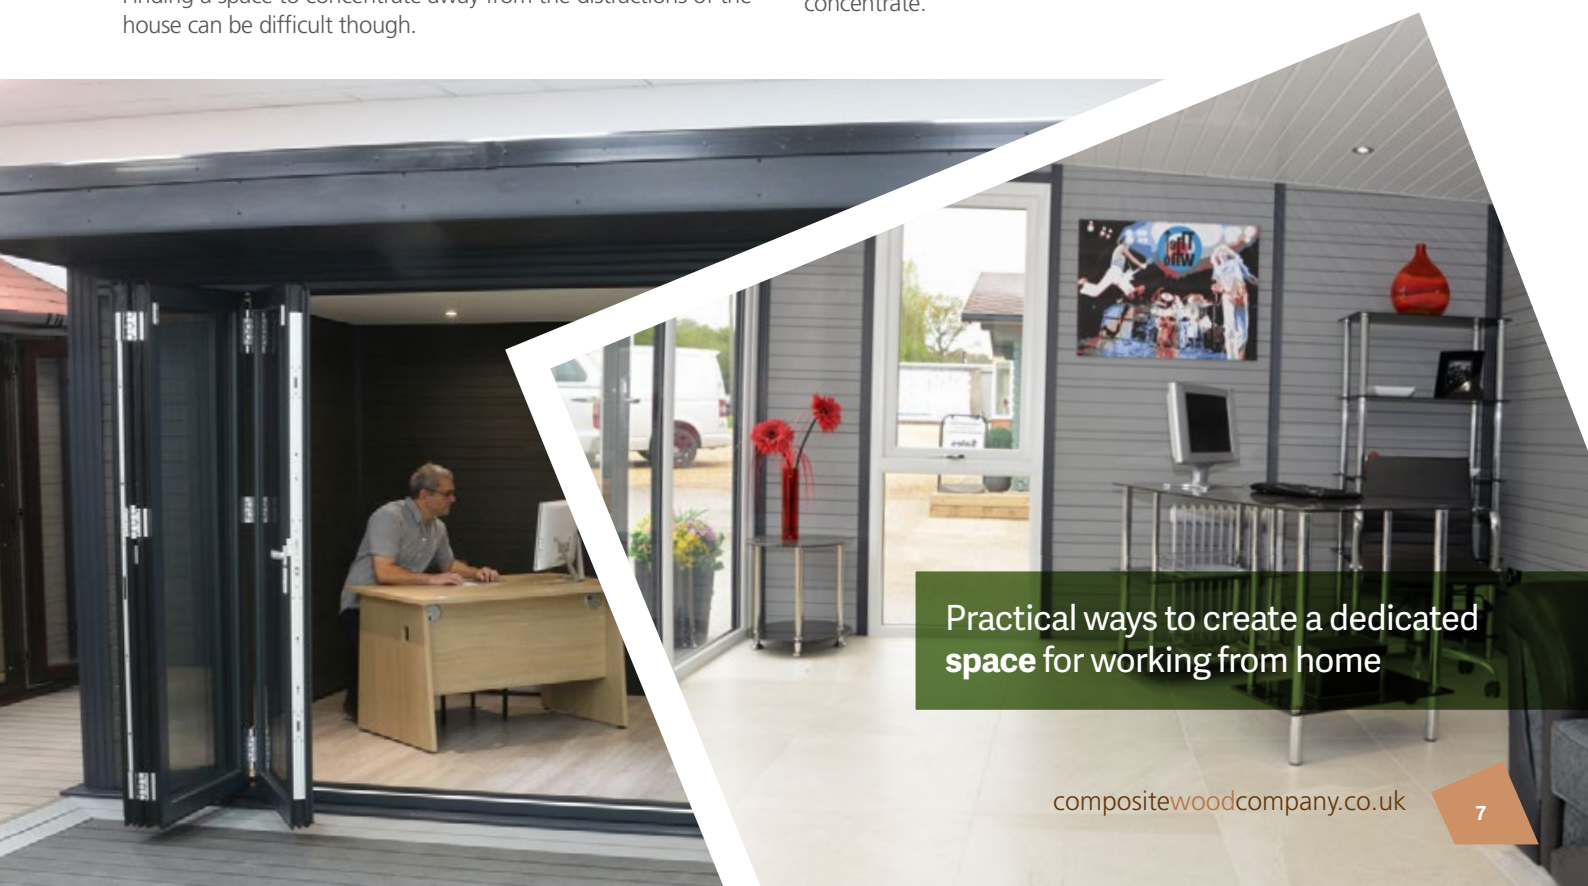

Garden Offices

Ready to go to work with a low maintenance, fully insulated, timber alternative Composite Wood garden office.

More people are choosing to work from home so they can be flexible with their time and to avoid the daily commute.

Finding a space to concentrate away from the distractions of the house can be difficult though.

A garden office is one of the most practical ways to create a dedicated space for working from home. It lets you have a personal space all to yourself to help you concentrate.